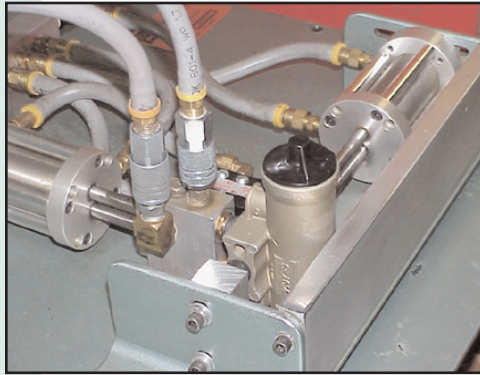

TP-3™

TP-5™

TR-2™

TR-3™

TW-1™

TABLE OF CONTENTS

AIR BRAKE DIAPHRAGMS	55	INVERSION VALVES	10
AIR COMPRESSORS	1	KNOB AND PIN KITS	25
AIR DRYER ASSEMBLY	32	LINKAGE KIT	36
AIR DRYER CARTRIDGES	30	LOW PRESSURE SWITCHES	28
AIR DRYER COMPONENTS	30-32	MASTER AND WHEEL CYLINDERS	64
AIR FLIPPER VALVES	43	MISCELLANEOUS VALVES	39
AIR GOVERNORS	2	ON-OFF AIR CONTROL VALVES	26
AIR TOGGLE VALVES	42	P.T.O. AIR CONTROL COMPONENTS	40-41
AIR VALVE REPAIR KITS	46-47	P.T.O. AIR SHIFT KIT	41
AUXILIARY LIFT AXLE VALVE	37	PILOT VALVE - 3 WAY	37
BENDIX® DASH CONTROL VALVE	24	PRESSURE REDUCING VALVES	8
BRAKE CALIPERS	65-67	PRESSURE PROTECTION VALVES	9
BRAKE DUST SHIELDS	60	PRESSURE REGULATOR VALVE	10
BRAKE LIGHT SWITCHES	27	QUICK RELEASE VALVES	4-5
BRAKE ROTORS	68	RELAY VALVES	11-14
BRAKE SHOE HARDWARE KITS	62	RELAY-EMERGENCY VALVES	14-15
BRAKE VALVES	17-19	REPLACEMENT EMERGENCY BRAKE SPRING KITS	61
CAMSHAFT REPAIR KITS	63	REPLACEMENT KITS	44-45
DASH CONTROL VALVES	20-24	SAFETY VALVES	3
DASH SWITCHES	42	SERVICE BRAKE CHAMBERS	54
DOUBLE CHECK VALVES	7	SINGLE CHECK VALVES	5-6
DOUBLE CHECK VALVES / STOPLITE SWITCH	29	SLACK ADJUSTERS, AUTOMATIC	57
DRAIN VALVES	7	SLACK ADJUSTERS, MANUAL	58
EMERGENCY BRAKE BAND	60	SOLENOID SHIFT VALVES	37-38
EMERGENCY BRAKE SHOES	59	SPRINGBRAKES	53
EMERGENCY BRAKE STRUT	60	SPRINGBRAKE CONTROL VALVES	16-17
EUROPEAN BRAKE VALVES	46	TAILGATE LOCK KITS AND PARTS	72
FLIPPER VALVES	43	TOGGLE VALVES	42
FRONT AXLE RATIO VALVES	5	TRACTOR PROTECTION VALVES	27
GLADHANDS	56	TRAILER CONTROL VALVES	20
HEIGHT CONTROL VALVES	33-36	TRANSMISSION AIR VALVES	47-52
HORN VALVES AND ASSEMBLIES	26	WHEEL BEARINGS	69
HUB CAPS	71	WHEEL SEALS	70