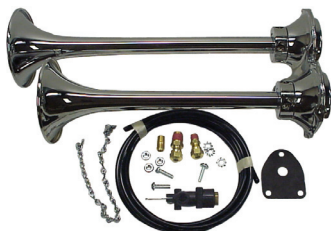

NEW★STAR NO.

S-5116

REPLACEMENT FOR

GROVER NUMBER: 1650
INTERNATIONAL TRUCK NUMBER: 244283R91
MACK NUMBER: 38-MR-359-B