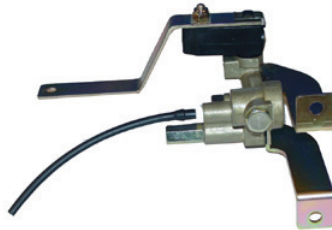

REPLACEMENT FOR

DELCO NUMBER: 5549703
22063226

DELCO STYLE 7/16" - 24 THREADS

NEW★STAR NO.

S-E881

REPLACEMENT FOR

DELCO NUMBER: 5549704
22063227
22062523

DELCO STYLE 7/16" - 24 THREADS