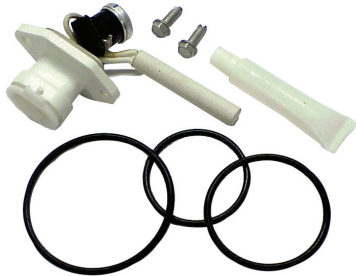

AIR DRYER COMPONENTS

NEWSTAR NO. **S-E858**

**WIRING HARNESS FOR AIR DRYERS
REPLACEMENT FOR**

BENDIX NUMBER: 109869
109871
298948

FITS BENDIX AD-9, ADSP, ADIP, ADIS, R955205 AIR DRYERS

NEWSTAR NO. **S-C680**