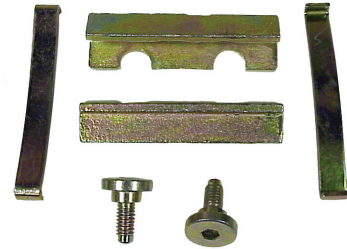

REPLACEMENT FOR

INTERNATIONAL TRUCK NUMBER: 990956C91
CALIPER KEY KIT FOR 55250, 55251
TWIN PISTON CALIPER 2.88", 2.50"