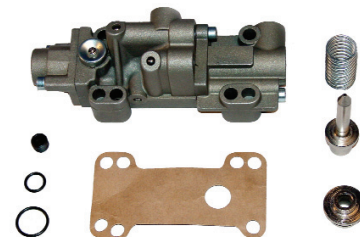

DANA® NUMBER: 313630X

NEWSTAR NO.

S-E904

REPLACEMENT FOR

MERITOR NUMBERS: KIT-5385
A-3280-Q-9455

INCLUDES SHIFT PIN, SPRING, SLEEVE, PLUG AND GASKET

LATEST ADDITIONS TO OUR CATALOG

UNLESS OTHERWISE NOTED, ALL PARTS SUPPLIED ARE S & S/NEWSTAR. USE OF OTHER MANUFACTURERS' NAMES, PART NUMBERS, OR TRADEMARKS ARE FOR INFORMATIONAL AND IDENTIFICATION PURPOSES ONLY. PRICES ARE SUBJECT TO CHANGE OR WITHDRAWAL WITHOUT NOTICE.