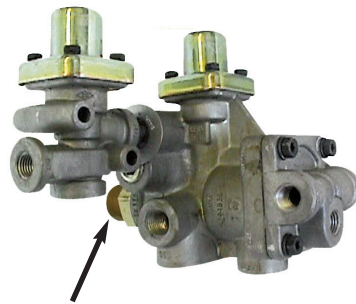

NEW STAR NO. S-A151

REPLACEMENT FOR
BENDIX SR-4 BENDIX NUMBER: 101112
TRAILER SPRINGBRAKE VALVE
3/4" NPT S.B. RES. PORT

NEW STAR NO. S-A152

REPLACEMENT FOR
BENDIX SR-4 BENDIX NUMBER: 101622
TRAILER SPRINGBRAKE VALVE
1/2" NPT S.B. RES. PORT