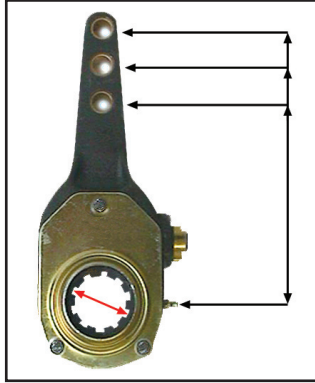

MANUAL STRAIGHT ARM SLACK ADJUSTERS

STRAIGHT ARM STANDARD DUTY
SLACK ADJUSTER WITH BRONZE
BUSHINGS AND 22,000 INCH-LBS.
RATING IN ACCORDANCE WITH
SAE TEST J1461 DRAFT 4;
26,000 INCH-LBS. MAXIMUM
TORQUE RATING

Spline	Drilling	NEWSTAR NUMBER	Replaces						
			Midland No.	Bendix No.	Euclid No.	BWP No.	Arvin Meritor No.	Leland No.	Batco No.
1.60 -37	6	S-9861	KN44041	283411	E1574HD	M474	R822007 R824007	L841	5-240
1.60 -37	5- 6- 7	S-9644	KN44042	---	---	---	---	---	---
1.50 -28	5- 6	S-9643	KN44051	286965	E2458	M638	---	L1308	5-238
1.50 -28	5 1/2- 6 1/2	S-9862	KN44061	288753	E2459HD	M2577	R822004 R824004	L1648	5-237
1.50 -28	5- 6- 7	S-9863	KN44071	288282	E2458HD	---	R822003 R824003	---	---
1.50 -10	5- 6- 7	S-9642	KN47001	278323	E612HD	M435	R822000 R824000	L196	5-203
1.50 -10	4 1/2- 5 1/2- 6 1/2	S-9874	---	278326	---	---	---	---	---
1.50 -10	4 1/2- 5 1/2	S-9864	KN47002	279316	---	---	---	---	---
1.50 -10	5 1/2- 6 1/2	S-9523	KN47011	278321	E940HD	M457	R822001 R824001	L845	5-201
1.50 -10	5- 6	S-9865	KN47081	278312	E1063HD	M452	---	L562	5-202
1.25 -10	5- 6	S-9866	KN48001	278303	E939	M2582	R822010 R824010	---	5-215
1.25 -10	5- 6- 7	S-9867	KN48002	278305	---	---	R822008 R824008	---	---
1.25 -10	4 1/2- 5 1/2	S-9868	KN48031	278302	E4904	---	R822009 R824009	L2494	5-214
1.25 -10	4 1/2- 5 1/2 RH	S-9869	KN49000	278294	E2762RH	M2580	R824013	L1379	5-232
1.25 -10	4 1/2- 5 1/2 LH	S-9999	KN49010	278295	E2763LH	M2581	R824014	L1380	5-233

QUANTITY PRICING AVAILABLE