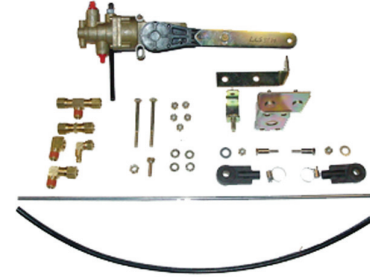

HEIGHT CONTROL VALVES

NEW STAR NO.

S-E846

REPLACEMENT FOR

HADLEY NUMBER: H500FS
FREIGHTLINER APPLICATIONS
INCLUDES BRACKETS & FITTINGS

NEW STAR NO.

S-E845