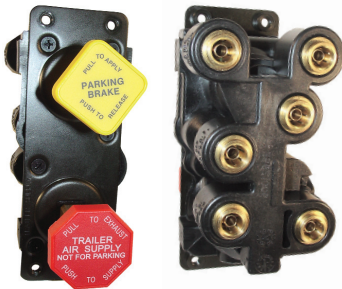

NEWSTAR NO. S-13433

REPLACEMENT FOR
MIDLAND NUMBERS: KN-20607
M6 (METRIC) MOUNTING THREADS IN PLATE
3/8" PUSH-TO-CONNECT FITTINGS (PTC)
MOUNTED VERTICALLY - VOLVO APPLICATIONS