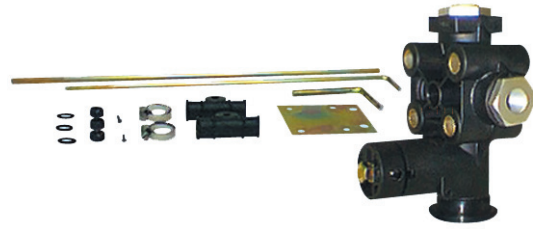

NEW STAR NO.

S-9978

REPLACEMENT FOR
MIDLAND NUMBER:
ALL PORTS 1/4" NPT
INCLUDES LINKAGE KIT
IMMEDIATE RESPONSE

KN-27000

NEW STAR NO.

S-8481

REPLACEMENT FOR
MACK NUMBER:
HADLEY NUMBER:
ALL PORTS 1/8" NPT
INCLUDES FITTINGS