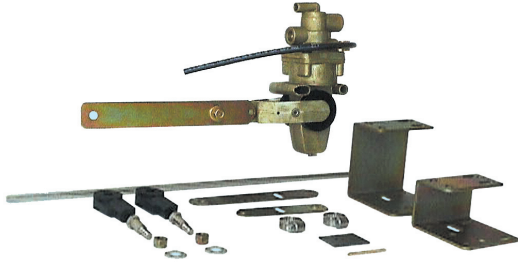

HEIGHT CONTROL VALVES

NEWSTAR NO.

S-A194

REPLACEMENT FOR

HADLEY NUMBER:

H500HCV

MACK NUMBER:

20-QE-4165-AM

WITH INTERGRAL DUMP SYSTEM

INCLUDES STANDARD ARM