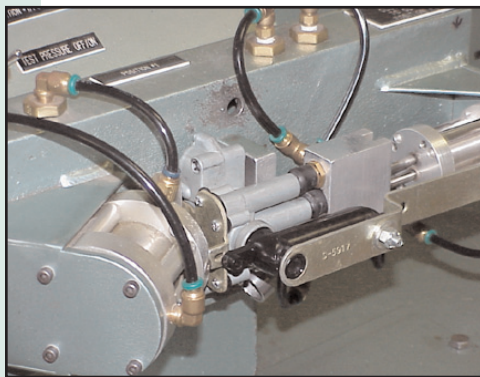

TP-3™

TP-5™

TR-2™

TR-3™

TW-1™

TABLE OF CONTENTS

AIR BRAKE DIAPHRAGMS	55	INVERSION VALVES	10
AIR COMPRESSORS	1	KNOB AND PIN KITS	25
AIR DRYER ASSEMBLY	32	LINKAGE KIT	36
AIR DRYER CARTRIDGES	30	LOW PRESSURE SWITCHES	28
AIR DRYER COMPONENTS	30-32	MASTER AND WHEEL CYLINDERS	64
AIR FLIPPER VALVES	43	MISCELLANEOUS VALVES	39
AIR GOVERNORS	2	ON-OFF AIR CONTROL VALVES	26
AIR TOGGLE VALVES	42	P.T.O. AIR CONTROL COMPONENTS	40-41
AIR VALVE REPAIR KITS	46-47	P.T.O. AIR SHIFT KIT	41
AUXILIARY LIFT AXLE VALVE	37	PILOT VALVE - 3 WAY	37
BENDIX® DASH CONTROL VALVE	24	PRESSURE REDUCING VALVES	8
BRAKE CALIPERS	65-67	PRESSURE PROTECTION VALVES	9
BRAKE DUST SHIELDS	60	PRESSURE REGULATOR VALVE	10
BRAKE LIGHT SWITCHES	27	QUICK RELEASE VALVES	4-5
BRAKE ROTORS	68	RELAY VALVES	11-14
BRAKE SHOE HARDWARE KITS	62	RELAY-EMERGENCY VALVES	14-15
BRAKE VALVES	17-19	REPLACEMENT EMERGENCY BRAKE SPRING KITS	61
CAMSHAFT REPAIR KITS	63	REPLACEMENT KITS	44-45
DASH CONTROL VALVES	20-24	SAFETY VALVES	3
DASH SWITCHES	42	SERVICE BRAKE CHAMBERS	54
DOUBLE CHECK VALVES	7	SINGLE CHECK VALVES	5-6
DOUBLE CHECK VALVES / STOPLITE SWITCH	29	SLACK ADJUSTERS, AUTOMATIC	57
DRAIN VALVES	7	SLACK ADJUSTERS, MANUAL	58
EMERGENCY BRAKE BAND	60	SOLENOID SHIFT VALVES	37-38
EMERGENCY BRAKE SHOES	59	SPRINGBRAKES	53
EMERGENCY BRAKE STRUT	60	SPRINGBRAKE CONTROL VALVES	16-17
EUROPEAN BRAKE VALVES	46	TAILGATE LOCK KITS AND PARTS	72
FLIPPER VALVES	43	TOGGLE VALVES	42
FRONT AXLE RATIO VALVES	5	TRACTOR PROTECTION VALVES	27
GLADHANDS	56	TRAILER CONTROL VALVES	20
HEIGHT CONTROL VALVES	33-36	TRANSMISSION AIR VALVES	47-52
HORN VALVES AND ASSEMBLIES	26	WHEEL BEARINGS	69
HUB CAPS	71	WHEEL SEALS	70